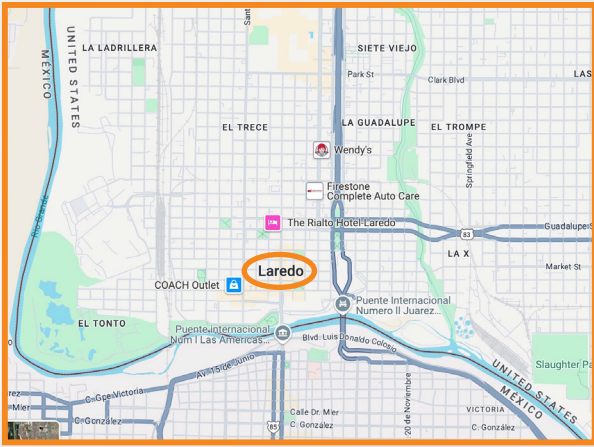

OUR SERVICES INCLUDE:

Easy Access:

- Our facility is located just 4.3 miles from the Laredo World Trade Bridge.

Cross Border:

- Expedited services between Mexico and the U.S. Customs Brokerage in Mexico and the U.S with one account executive covering all your needs.

Laredo, TX. If it were any closer to the border, it would be in Mexico. Laredo is our home base and the heart of our facilities network on both sides of the southern border and inland.

Location, location, location. To help keep your supply chain moving, our support centers are located at or near an abundance of transfer hubs.

Warehouse and Fleet Management:

Monterrey, Nuevo Leon Aguascalientes
Aguascalientes, Mexico City
Laredo, Texas
Eagle Pass, Texas
Shelbyville, Tennessee
Statesville, North Carolina
San Diego, California
Puebla, Puebla

Inland Ports

Nuevo Laredo, Tamaulipas
Laredo, Texas
Piedras Negras, Coahuila
Eagle Pass, Texas
Reynosa, Tamaulipas
McAllen, Texas
Ciudad Juarez, Chihuahua
El Paso, Texas
Nogales, Sonora
Nogales, Phoenix
Tijuana, Baja California
San Diego, California